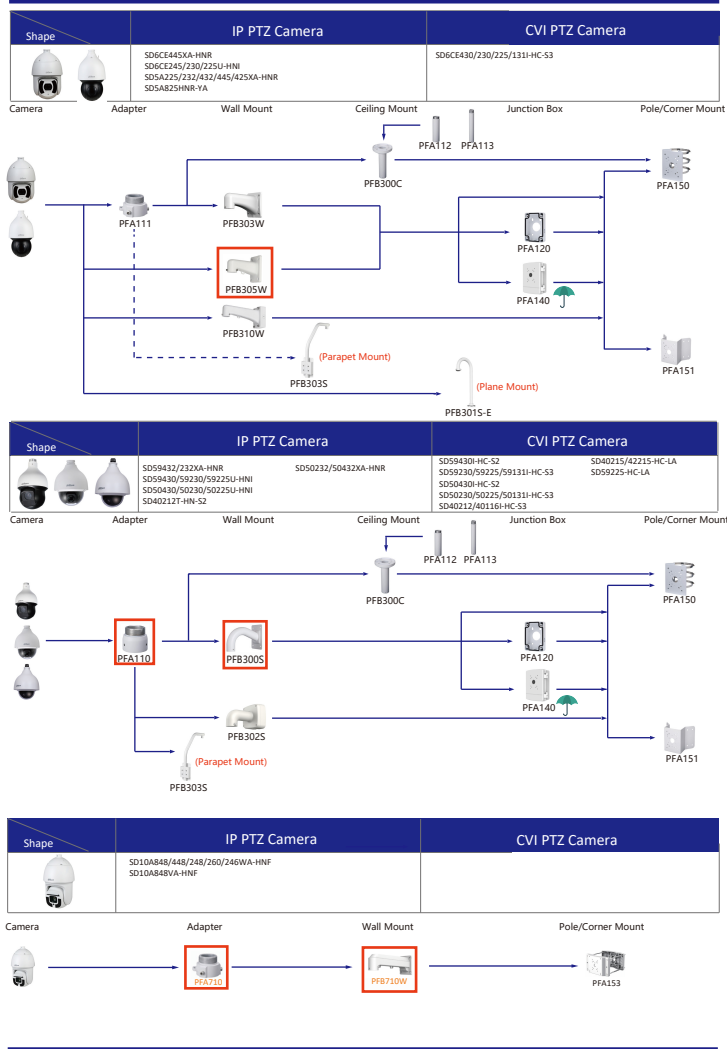

Selection of IP&CVI Eyeball Camera

Shape	IP Camera	CVI Camera
	IPC-T2840/20-25 IPC-T2801-L-25	HAC-T3A21/41/51-VF

Shape	IP Camera	CVI Camera
	IPC-T18xx	ME1200/1400/1500E ME1200/1500E-LED

Shape	IP Camera	CVI Camera
		HAC-HDW1301/1500/1400/1200/1230/1800TL HAC-HDW1801/1500/1400/1200/1230/1800TL-A HAC-HDW1239/1409/1509TL-LED HAC-HDW1239/1409/1509TL-A-LED HAC-HDW1500/1230/1200/1230SL HAC-HDW1400SL-S2

Orange font ----- Special accessories
 Green font ----- Not recommended
 Red font ----- Special installation
 Red box ----- Included in package, no need order
 Umbrella icon ----- IP66

Selection of IP&CVI Eyeball Camera

Shape	IP Camera	CVI Camera
		HAC-HDW1200/1100/1800R HAC-HDW1400R-S2 HAC-T1A11/21/41/51 HAC-T1A21-E

Shape	IP Camera	CVI Camera
		HAC-HDW1100/1200R-VF

Selection of PTZ Camera

Selection of PTZ Camera

Selection of PTZ Camera

Selection of PTZ Camera

Orange font Special accessories
 Not recommended
 Red font Special installation
 Included in package, no need order
 IP66

Shape	Special Camera	Shape	Special Camera
	IPC-HDBW8232E-Z-SL		SD60230U-HNI-SL
	IPC-HFW5221E-2-IRA/BIRA		PSD81602A360 PSD8802-A180
	PSDW8842M-A180(D237) PSDW81642M-A360		IPC-HDPW5241/5442/5541G-2 IPC-HDPW5242G-2-MF
	IPC-HFW5100-IRA IPC-HFW5200-IRA		PSDW5631S-8360 PSDW5231S-8120
	SDTX405-4F-WA SDTX225-2F-WA-0600		