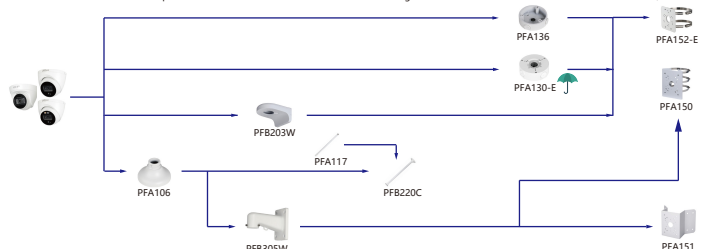

Selection of IP&CVI Eyeball Camera

Shape	IP Camera	CVI Camera
	IPC-HDW4431/4231/4120/4220/4221/4421M	HAC-HDW1200/1100/2241/2501/1200/1230/1500/2401/1220/1801/1800M HAC-HDW1400M-S2 HAC-T2A11/21/41/51 HAC-T2A21-E

Shape	IP Camera	CVI Camera
	IPC-HDW2230/2431/2831/2531/2231T-AS-S2 IPC-HDW3241/3441/3541T-AS IPC-HDW2239/2439T-AS-LED IPC-HDW1531/1431/1231/1230/1320/1220/1020S IPC-HDW1430/1230S-S3 IPC-HDW1230S-L-S3 IPC-HDW4421/4120/4220/4221/4231/4431E	HAC-HDW1100/1200R-VF

Selection of IP&CVI Eyeball Camera

Shape	IP Camera	CVI Camera
	IPC-T2840/20-25 IPC-T2801-L-25	HAC-T3A21/41/51-VF

Shape	IP Camera	CVI Camera
	IPC-T18xx	ME1200/1400/1500E ME1200/1500E-LED

Shape	IP Camera	CVI Camera
		HAC-HDW1301/1500/1400/1200/1230/1800TL HAC-HDW1801/1500/1400/1200/1230/1800TL-A HAC-HDW1239/1409/1509TL-LED HAC-HDW1239/1409/1509TL-A-LED HAC-HDW1500/1230/1200/1230SL HAC-HDW1400SL-S2