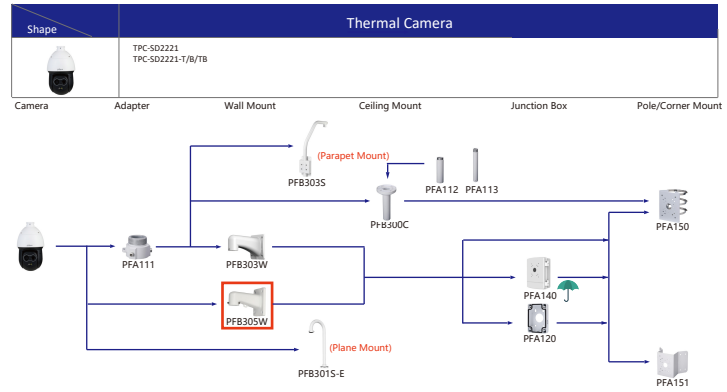

Shape	Special Camera	Shape	Special Camera
	IPC-HDBW8232E-Z-SL		SD60230U-HNI-SL
	IPC-HFW5221E-2-IRA/BIRA		PSD81602A360 PSD8802-A180
	PSDW8842M-A180(D237) PSDW81642M-A360		IPC-HDPW5241/5442/5541G-2 IPC-HDPW5242G-2-MF
	IPC-HFW5100-IRA IPC-HFW5200-IRA		PSDW5631S-8360 PSDW5231S-8120
	SDTX405-4F-WA SDTX225-2F-WA-0600		

Shape	Special Camera	Shape	Special Camera
	SDT5A405WA-4F-B		SDZW2000T-SL
	PTZ83840/83440/83240-HNF-WA		PTZ1C200/203UE-GN PTZ1C200/203UE-GN-W
	PTZ19245/19240U-IRB-N PTZ19245/19240U-IRB-N-B PTZ192C40B-IRB-L		PTZ12248V-IRB-N PTZ12248V-IRB-N PTZ12230F-IRB-N-S2 PTZ12230F-IRB-N-S2
	PTZ1A225U-IRA-N		EPC230U
	EPC230U-PTZ EPC230U-PTZ-IR EPC45U-PTZ EPC45U-PTZ-IR		SDZW2030U-SL