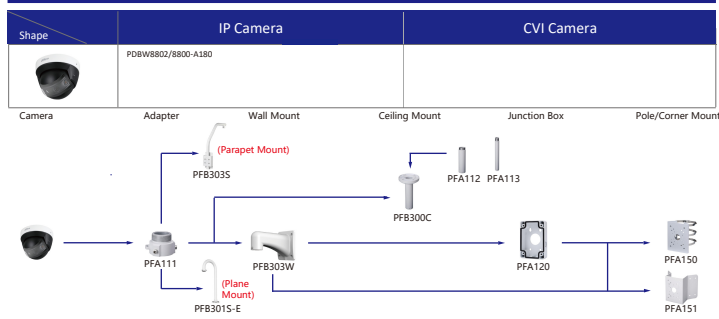

Selection of IP&CVI Dome Camera