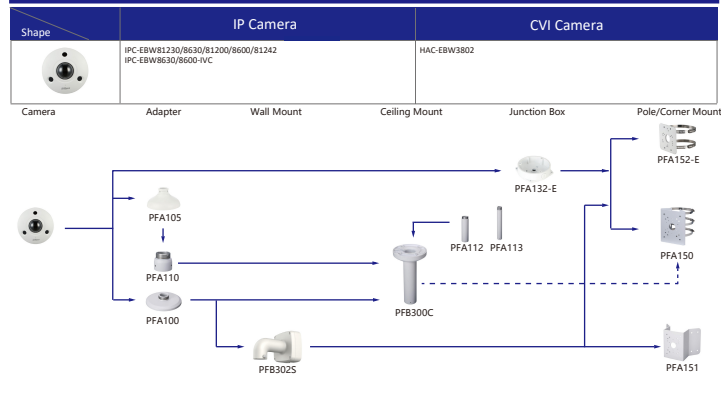

Selection of IP&CVI Dome Camera