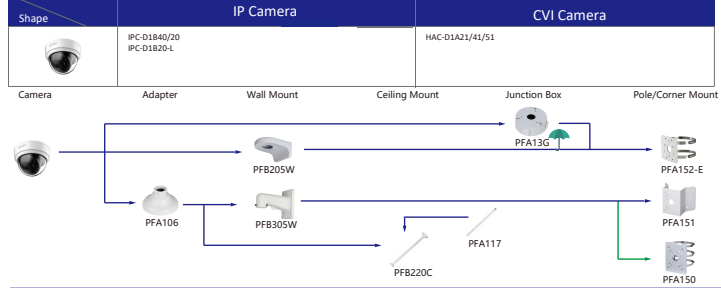

Selection of IP&CVI Dome Camera