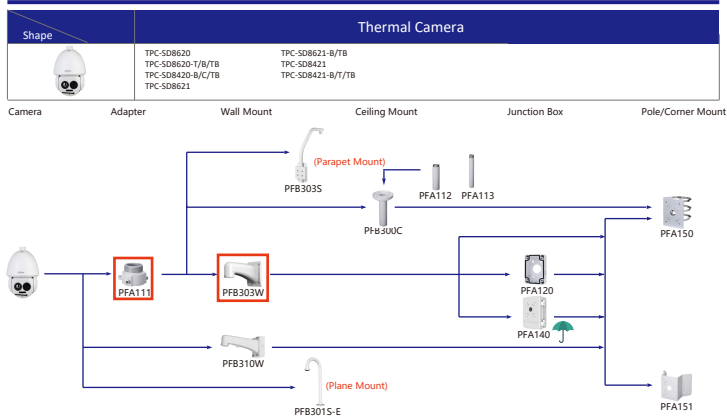

Shape	Special Camera	Shape	Special Camera
	IPC-HDBW8232E-Z-SL		SD60230U-HNI-SL
	IPC-HFW5221E-2-IRA/BIRA		PSD81602A360 PSD8802-A180
	PSDW8842M-A180(D237) PSDW81642M-A360		IPC-HDPW5241/5442/5541G-2 IPC-HDPW5242G-2-MF
	IPC-HFW5100-IRA IPC-HFW5200-IRA		PSDW5631S-8360 PSDW5231S-8120
	SDTX405-4F-WA SDTX225-2F-WA-0600		

Shape	Special Camera	Shape	Special Camera
	SDT5A405WA-4F-B		SDZW2000T-SL
	PTZ83840/83440/83240-HNF-WA		PTZ1C200/203UE-GN PTZ1C200/203UE-GN-W
	PTZ19245/19240U-IRB-N PTZ19245/19240U-IRB-N-B PTZ192C40B-IRB-L		PTZ12248V-IRB-N PTZ12248V-IRB-N PTZ12230F-IRB-N-S2 PTZ12230F-IRB-N-S2
	PTZ1A225U-IRA-N		EPC230U
	EPC230U-PTZ EPC230U-PTZ-IR EPC45U-PTZ EPC45U-PTZ-IR		SDZW2030U-SL