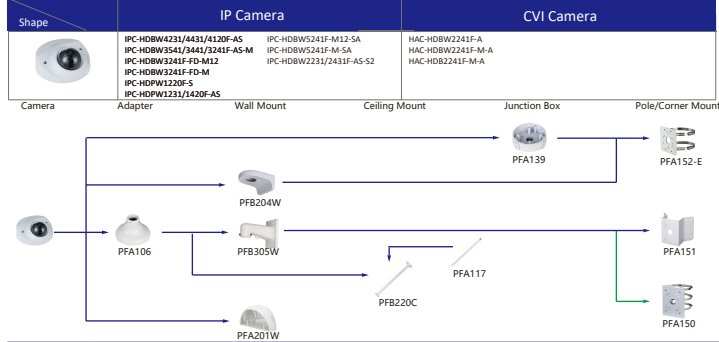

Selection of IP&CVI Dome Camera