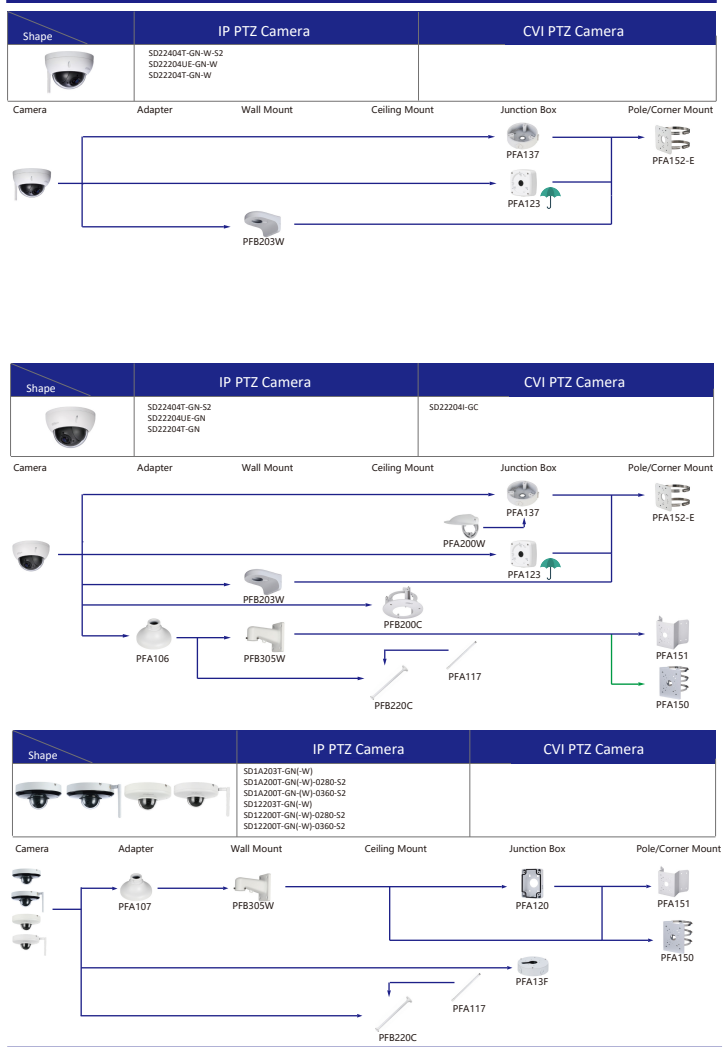

Selection of IP&CVI Eyeball Camera

Shape	IP Camera	CVI Camera
	IPC-T2840/20-25 IPC-T2801-L-25	HAC-T3A21/41/51-VF

Shape	IP Camera	CVI Camera
	IPC-T18xx	ME1200/1400/1500E ME1200/1500E-LED

Shape	IP Camera	CVI Camera
		HAC-HDW1301/1500/1400/1200/1230/1800TL HAC-HDW1801/1500/1400/1200/1230/1800TL-A HAC-HDW1239/1409/1509TL-LED HAC-HDW1239/1409/1509TL-A-LED HAC-HDW1500/1230/1200/1230SL HAC-HDW1400SL-S2

Orange font ----- Special accessories
 Green font ----- Not recommended
 Red font ----- Special installation
 Red box ----- Included in package, no need order
 Umbrella icon ----- IP66

Selection of IP&CVI Eyeball Camera

Shape	IP Camera	CVI Camera
		HAC-HDW1200/1100/1800R HAC-HDW1400R-S2 HAC-T1A11/21/41/51 HAC-T1A21-E

Shape	IP Camera	CVI Camera
		HAC-HDW1100/1200R-VF

Selection of PTZ Camera

Selection of PTZ Camera

Selection of PTZ Camera

Selection of PTZ Camera

Orange font Special accessories
 Not recommended
 Red font Special installation
 Included in package, no need order
 IP66

Shape	Special Camera	Shape	Special Camera
	IPC-HDBW8232E-Z-SL		SD60230U-HNI-SL
	IPC-HFW5221E-2-IRA/BIRA		PSD81602A360 PSD8802-A180
	PSDW8842M-A180(D237) PSDW81642M-A360		IPC-HDPW5241/5442/5541G-2 IPC-HDPW5242G-2-MF
	IPC-HFW5100-IRA IPC-HFW5200-IRA		PSDW5631S-8360 PSDW5231S-8120
	SDTX405-4F-WA SDTX225-2F-WA-0600		