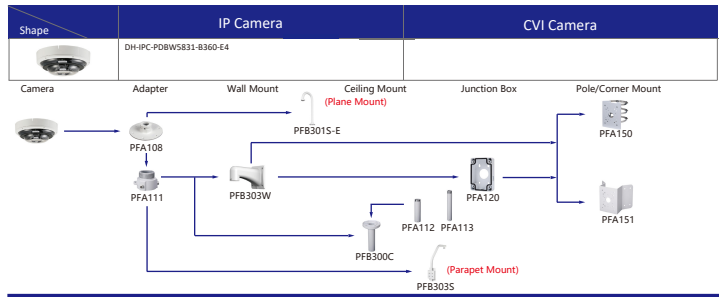

Selection of IP&CVI Dome Camera