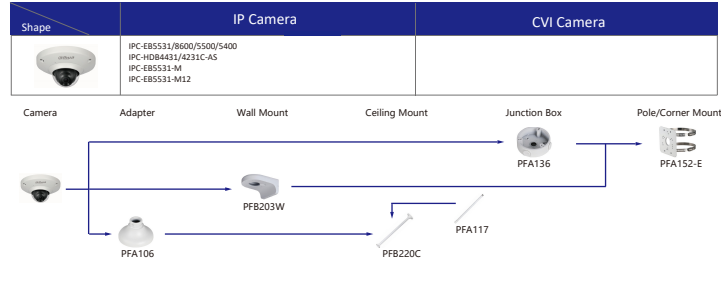

Selection of IP&CVI Dome Camera