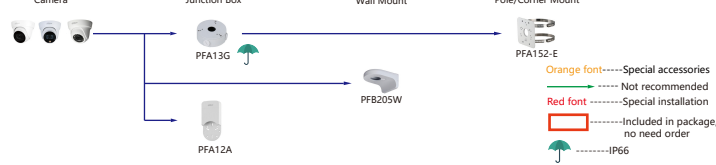

Selection of IP&CVI Eyeball Camera

Shape	IP Camera	CVI Camera
	IPC-T2840/20-25 IPC-T2801-L-25	HAC-T3A21/41/51-VF

Shape	IP Camera	CVI Camera
	IPC-T18xx	ME1200/1400/1500E ME1200/1500E-LED

Shape	IP Camera	CVI Camera
		HAC-HDW1301/1500/1400/1200/1230/1800TL HAC-HDW1801/1500/1400/1200/1230/1800TL-A HAC-HDW1239/1409/1509TL-LED HAC-HDW1239/1409/1509TL-A-LED HAC-HDW1500/1230/1200/1230SL HAC-HDW1400SL-S2

Orange font ----- Special accessories
 Green font ----- Not recommended
 Red font ----- Special installation
 Red box ----- Included in package, no need order
 Umbrella icon ----- IP66

Selection of IP&CVI Eyeball Camera