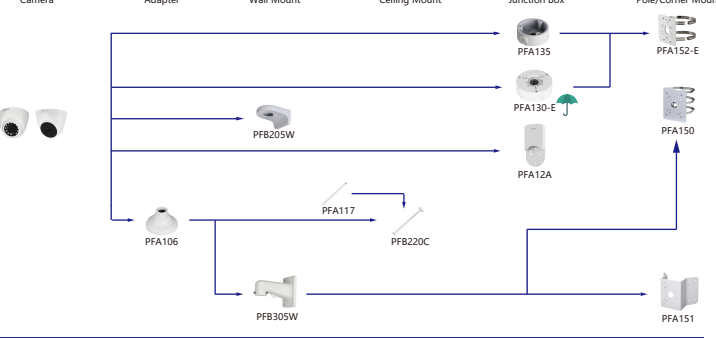

Selection of IP&CVI Eyeball Camera

Shape	IP Camera	CVI Camera
		HAC-HDW1200/1100/1800R HAC-HDW1400R-S2 HAC-T1A11/21/41/51 HAC-T1A21-E