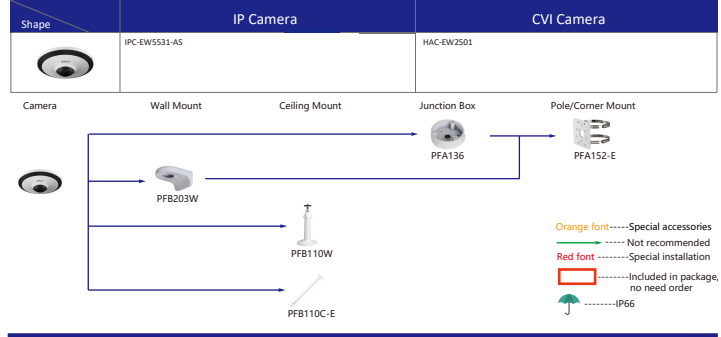

Selection of IP&CVI Dome Camera