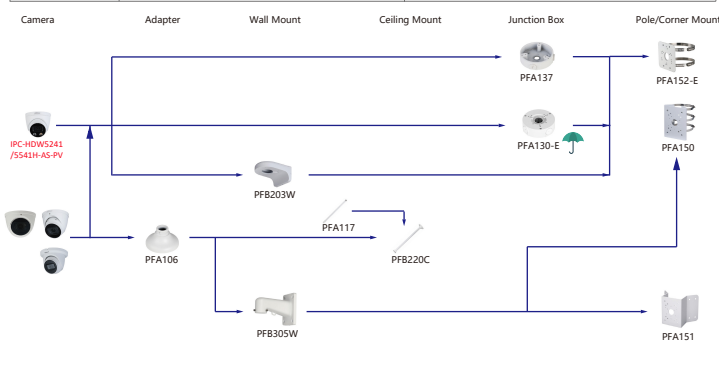

Selection of IP&CVI Dome Camera

Selection of IP&CVI Dome Camera

Selection of IP&CVI Dome Camera

- Orange font ----- Special accessories
- Red font ----- Not recommended
- Red box ----- Special installation
- Red box ----- Included in package, no need order
- Green arrow ----- IP66

Selection of IP&CVI Dome Camera

Selection of IP&CVI Eyeball Camera

Shape	IP Camera	CVI Camera
	IPC-HDW4231/4431EM-AS-S4 IPC-HDW4120/4220/4231/4830EM-AS IPC-HDW5541/5241/5442TM-AS(E) IPC-HDW5241/5442TM-AS-LED IPC-HDW3231C-A IPC-HDW4831/4631/4431/4231EM-ASE	HAC-HDW1801/1500/1200/1230/1100/1801/EM-A HAC-HDW1801/1500/1200/1230/1100/1801EM HAC-HDW1400EM-S2 HAC-HDW1400EM-A-S2 HAC-HDW1500/1400/1200/1230EM-A-POC HAC-HDW1500/1200EM-POC HAC-HDW2802/2601/2402/2401/2501/2241T-A HAC-HDW2249T-A-N HAC-HDW1239/1409/1509T-LED HAC-HDW1239/1409/1509T-A-LED HAC-HDW2249T-IB-A-LED

Shape	IP Camera	CVI Camera
	IPC-HDW2531/2431/2331/2421R-ZS IPC-HDW2430/2230R-ZS-S3 IPC-HDW2230R-L-ZS-S3 IPC-HDW4231/4431T-Z-S4 IPC-HDW2341/3441/3541T-ZAS IPC-HDW2231T-ZS-S2 IPC-HDW5241/5541H-AS-PV IPC-HDW3441/3541/3451TM-AS IPC-HDW2851/2531/2431/2231TM-AS-S2 IPC-HDW3249/3449/3549TM-AS-LED IPC-HDW3249/3449TM-AS-NI	HAC-HDW2802/2601/2402/2401/2501/2241/1500/1300T-Z-A HAC-HDW2802/2601/2402/2401/2501/2241T-Z-A-DP HAC-HDW1400T-Z-A-S2 HAC-HDW1801/1200/1230T-Z HAC-HDW2241/1500T-Z-POC HAC-HDW1400/1230T-Z-A-POC