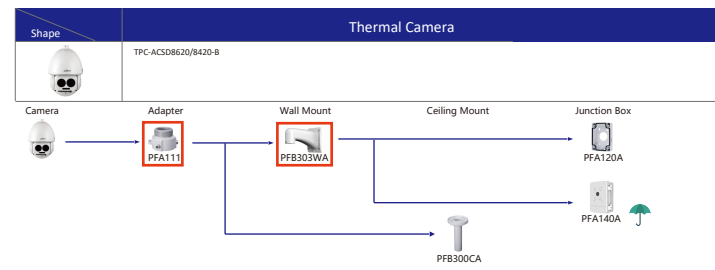

Shape	Special Camera	Shape	Special Camera
	IPC-HDBW8232E-Z-SL		SD60230U-HNI-SL
	IPC-HFW5221E-2-IRA/BIRA		PSD81602A360 PSD8802-A180
	PSDW8842M-A180(D237) PSDW81642M-A360		IPC-HDPW5241/5442/5541G-2 IPC-HDPW5242G-2-MF
	IPC-HFW5100-IRA IPC-HFW5200-IRA		PSDW5631S-8360 PSDW5231S-8120
	SDTX405-4F-WA SDTX225-2F-WA-0600		

Shape	Special Camera	Shape	Special Camera
	SDT5A405WA-4F-B		SDZW2000T-SL
	PTZ83840/83440/83240-HNF-WA		PTZ1C200/203UE-GN PTZ1C200/203UE-GN-W
	PTZ19245/19240U-IRB-N PTZ19245/19240U-IRB-N-B PTZ192C40B-IRB-L		PTZ12248V-IRB-N PTZ12248V-IRB-N PTZ12230F-IRB-N-S2 PTZ12230F-IRB-N-S2
	PTZ1A225U-IRA-N		EPC230U
	EPC230U-PTZ EPC230U-PTZ-IR EPC45U-PTZ EPC45U-PTZ-IR		SDZW2030U-SL