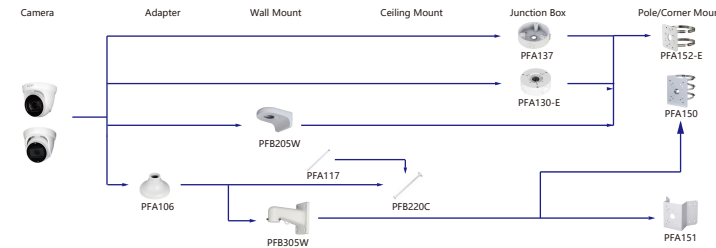

Selection of IP&CVI Eyeball Camera

Shape	IP Camera	CVI Camera
	IPC-HDW4431/4231/4120/4220/4221/4421M	HAC-HDW1200/1100/2241/2501/1200/1230/1500/2401/1220/1801/1800M HAC-HDW1400M-S2 HAC-T2A11/21/41/51 HAC-T2A21-E

Shape	IP Camera	CVI Camera
	IPC-HDW2230/2431/2831/2531/2231T-AS-S2 IPC-HDW3241/3441/3541T-AS IPC-HDW2239/2439T-AS-LED IPC-HDW1531/1431/1231/1230/1320/1220/1020S IPC-HDW1430/1230S-S3 IPC-HDW1230S-L-S3 IPC-HDW4421/4120/4220/4221/4231/4431E	HAC-HDW1100/1200R-VF

Selection of IP&CVI Eyeball Camera

Shape	IP Camera	CVI Camera
	IPC-T2840/20-25 IPC-T2801-L-25	HAC-T3A21/41/51-VF

Shape	IP Camera	CVI Camera
	IPC-T18xx	ME1200/1400/1500E ME1200/1500E-LED

Shape	IP Camera	CVI Camera
		HAC-HDW1301/1500/1400/1200/1230/1800TL HAC-HDW1801/1500/1400/1200/1230/1800TL-A HAC-HDW1239/1409/1509TL-LED HAC-HDW1239/1409/1509TL-A-LED HAC-HDW1500/1230/1200/1230SL HAC-HDW1400SL-S2