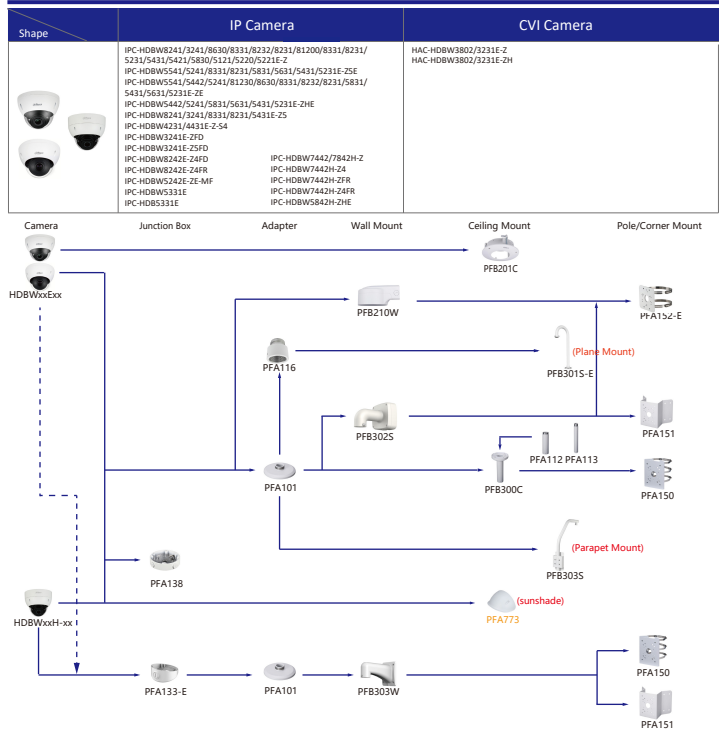

Selection of IP&CVI Dome Camera