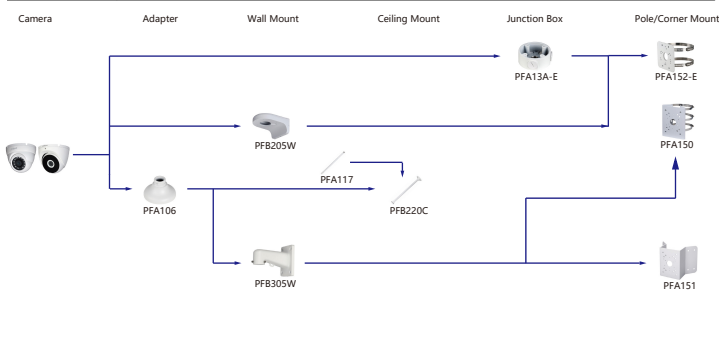

Selection of IP&CVI Eyeball Camera

Shape	IP Camera	CVI Camera
	IPC-HDW4431/4231/4120/4220/4221/4421M	HAC-HDW1200/1100/2241/2501/1200/1230/1500/2401/1220/1801/1800M HAC-HDW1400M-S2 HAC-T2A11/21/41/51 HAC-T2A21-E