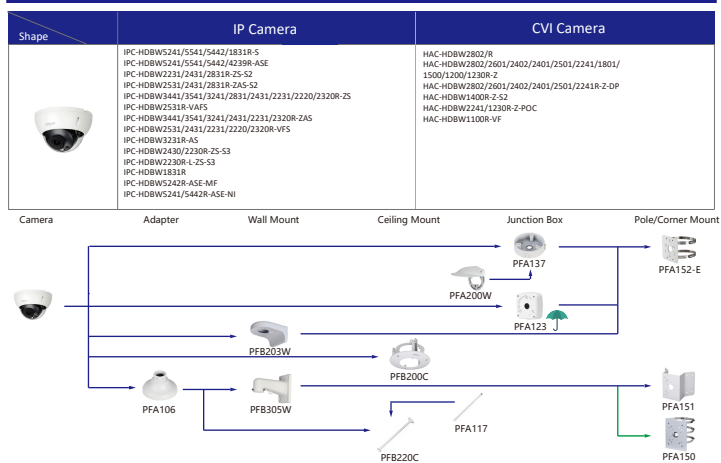

Selection of IP&CVI Dome Camera