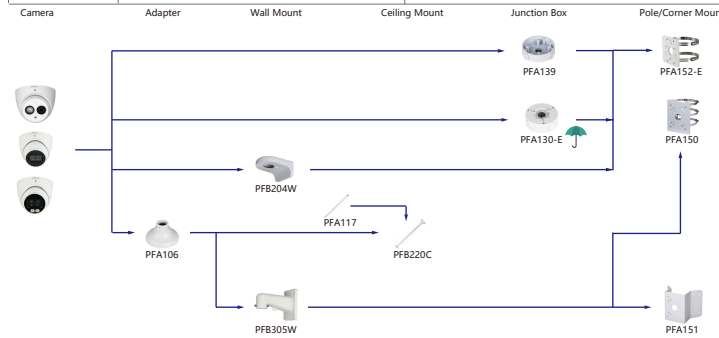

Selection of IP&CVI Dome Camera

Selection of IP&CVI Dome Camera

Selection of IP&CVI Dome Camera

- Orange font ----- Special accessories
- Red font ----- Not recommended
- Red box ----- Special installation
- Red box ----- Included in package, no need order
- Green arrow ----- IP66

Selection of IP&CVI Dome Camera

Selection of IP&CVI Eyeball Camera

Shape	IP Camera	CVI Camera
	IPC-HDW4231/4431EM-AS-S4 IPC-HDW4120/4220/4231/4830EM-AS IPC-HDW5541/5241/5442TM-AS(E) IPC-HDW5241/5442TM-AS-LED IPC-HDW3231C-A IPC-HDW4831/4631/4431/4231EM-ASE	HAC-HDW1801/1500/1200/1230/1100/1801/EM-A HAC-HDW1801/1500/1200/1230/1100/1801EM HAC-HDW1400EM-S2 HAC-HDW1400EM-A-S2 HAC-HDW1500/1400/1200/1230EM-A-POC HAC-HDW1500/1200EM-POC HAC-HDW2802/2601/2402/2401/2501/2241T-A HAC-HDW2249T-A-N HAC-HDW1239/1409/1509T-LED HAC-HDW1239/1409/1509T-A-LED HAC-HDW2249T-IB-A-LED