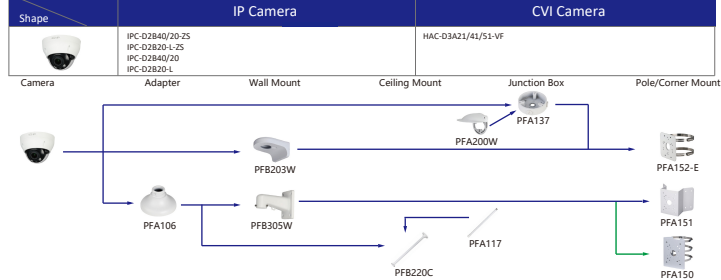

Selection of IP&CVI Dome Camera