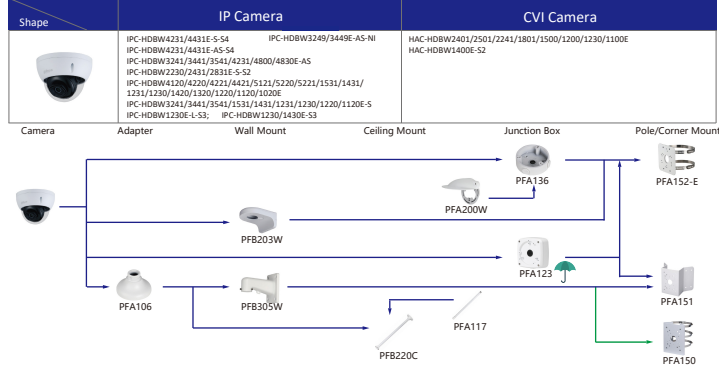

Selection of IP&CVI Dome Camera