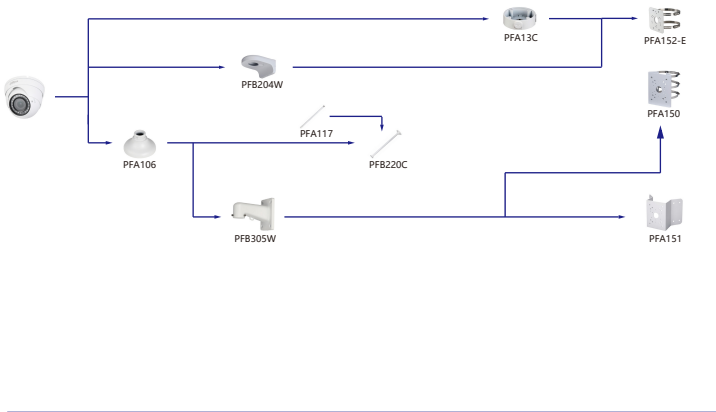

Selection of IP&CVI Eyeball Camera

Shape	IP Camera	CVI Camera
	IPC-T2840/20-25 IPC-T2801-L-25	HAC-T3A21/41/51-VF

Shape	IP Camera	CVI Camera
	IPC-T18xx	ME1200/1400/1500E ME1200/1500E-LED

Shape	IP Camera	CVI Camera
		HAC-HDW1301/1500/1400/1200/1230/1800TL HAC-HDW1801/1500/1400/1200/1230/1800TL-A HAC-HDW1239/1409/1509TL-LED HAC-HDW1239/1409/1509TL-A-LED HAC-HDW1500/1230/1200/1230SL HAC-HDW1400SL-S2

Orange font ----- Special accessories
 Green font ----- Not recommended
 Red font ----- Special installation
 Red box ----- Included in package, no need order
 Umbrella icon ----- IP66

Selection of IP&CVI Eyeball Camera

Shape	IP Camera	CVI Camera
		HAC-HDW1200/1100/1800R HAC-HDW1400R-S2 HAC-T1A11/21/41/51 HAC-T1A21-E

Shape	IP Camera	CVI Camera
		HAC-HDW1100/1200R-VF

Selection of PTZ Camera

Selection of PTZ Camera

Selection of PTZ Camera