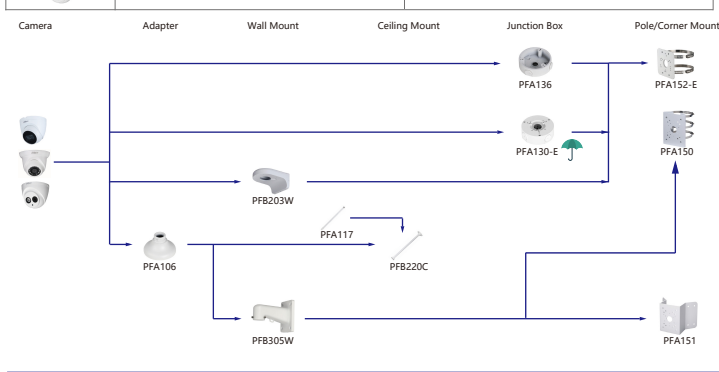

Shape	IP Camera	CVI Camera
	IPC-HDW2230/2431/2831/2531/2231T-AS-S2 IPC-HDW3241/3441/3541T-AS IPC-HDW2239/2439T-AS-LED IPC-HDW1531/1431/1231/1230/1320/1220/1020S IPC-HDW1430/1230S-S3 IPC-HDW1230S-L-S3 IPC-HDW4421/4120/4220/4221/4231/4431E	HAC-HDW1100/1200R-VF