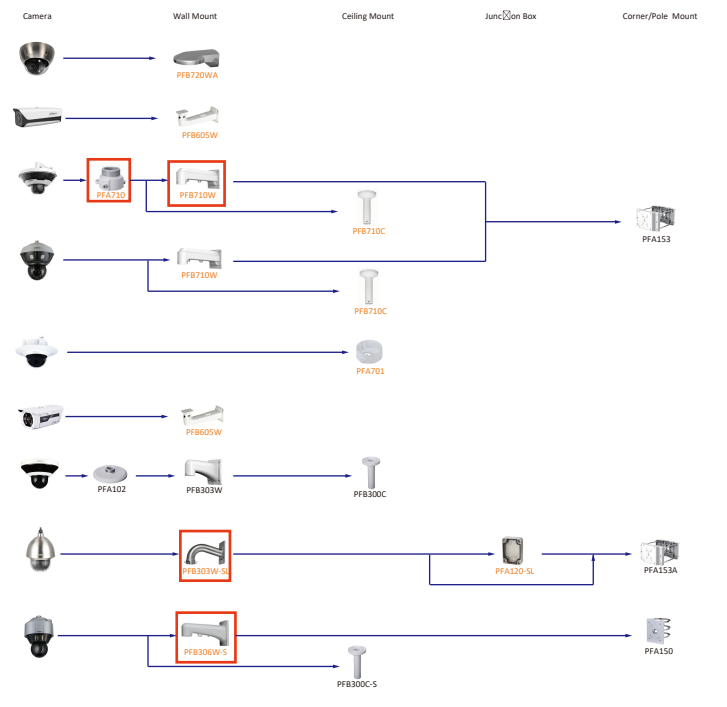

Shape	Special Camera	Shape	Special Camera
	IPC-HDBW8232E-Z-SL		SD60230U-HNI-SL
	IPC-HFW5221E-2-IRA/BIRA		PSD81602A360 PSD8802-A180
	PSDW8842M-A180(D237) PSDW81642M-A360		IPC-HDPW5241/5442/5541G-2 IPC-HDPW5242G-2-MF
	IPC-HFW5100-IRA IPC-HFW5200-IRA		PSDW5631S-8360 PSDW5231S-8120
	SDTX405-4F-WA SDTX225-2F-WA-0600