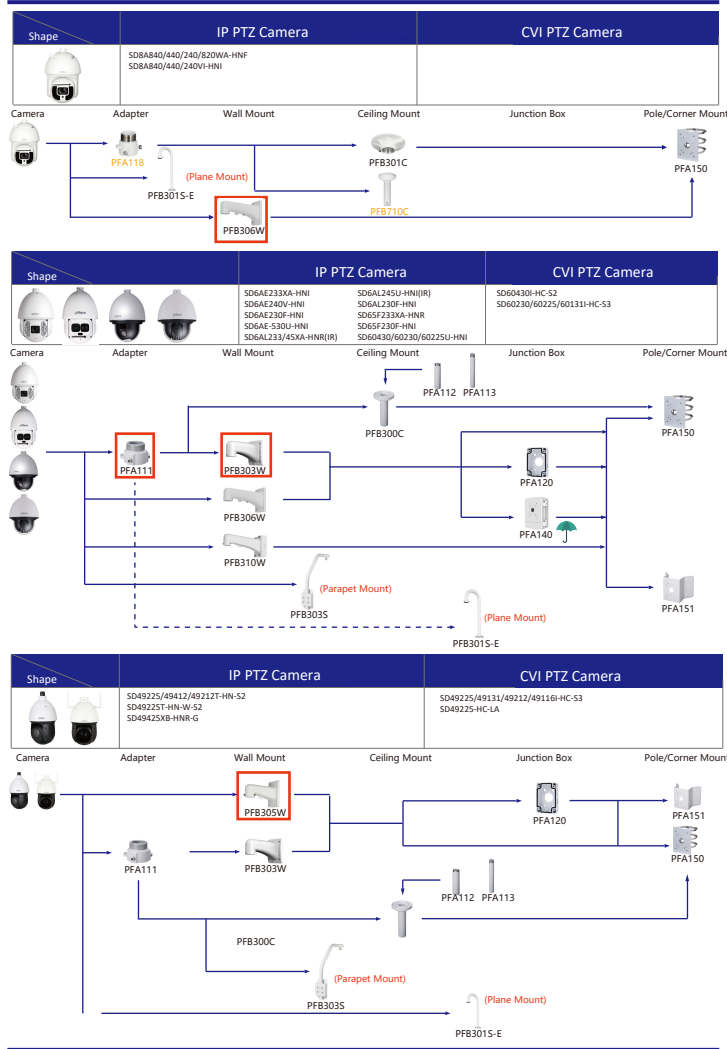

Selection of IP&CVI Eyeball Camera

Shape	IP Camera	CVI Camera
	IPC-T2840/20-25 IPC-T2801-L-25	HAC-T3A21/41/51-VF

Shape	IP Camera	CVI Camera
	IPC-T18xx	ME1200/1400/1500E ME1200/1500E-LED

Shape	IP Camera	CVI Camera
		HAC-HDW1301/1500/1400/1200/1230/1800TL HAC-HDW1801/1500/1400/1200/1230/1800TL-A HAC-HDW1239/1409/1509TL-LED HAC-HDW1239/1409/1509TL-A-LED HAC-HDW1500/1230/1200/1230SL HAC-HDW1400SL-S2

Orange font ----- Special accessories
 Green font ----- Not recommended
 Red font ----- Special installation
 Red box ----- Included in package, no need order
 Umbrella icon ----- IP66

Selection of IP&CVI Eyeball Camera

Shape	IP Camera	CVI Camera
		HAC-HDW1200/1100/1800R HAC-HDW1400R-S2 HAC-T1A11/21/41/51 HAC-T1A21-E

Shape	IP Camera	CVI Camera
		HAC-HDW1100/1200R-VF

Selection of PTZ Camera

Selection of PTZ Camera

Selection of PTZ Camera