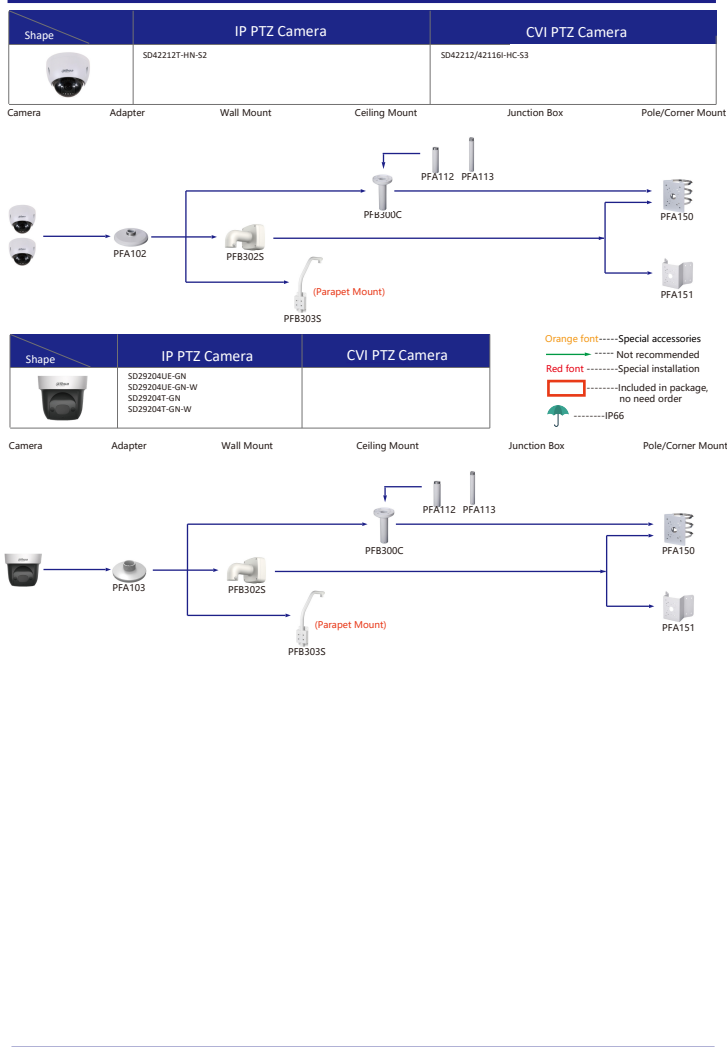

Selection of IP&CVI Eyeball Camera

Shape	IP Camera	CVI Camera
	IPC-T2840/20-25 IPC-T2801-L-25	HAC-T3A21/41/51-VF

Shape	IP Camera	CVI Camera
	IPC-T18xx	ME1200/1400/1500E ME1200/1500E-LED

Shape	IP Camera	CVI Camera
		HAC-HDW1301/1500/1400/1200/1230/1800TL HAC-HDW1801/1500/1400/1200/1230/1800TL-A HAC-HDW1239/1409/1509TL-LED HAC-HDW1239/1409/1509TL-A-LED HAC-HDW1500/1230/1200/1230SL HAC-HDW1400SL-S2

Orange font ----- Special accessories
 Green font ----- Not recommended
 Red font ----- Special installation
 Red box ----- Included in package, no need order
 Umbrella icon ----- IP66

Selection of IP&CVI Eyeball Camera

Shape	IP Camera	CVI Camera
		HAC-HDW1200/1100/1800R HAC-HDW1400R-S2 HAC-T1A11/21/41/51 HAC-T1A21-E

Shape	IP Camera	CVI Camera
		HAC-HDW1100/1200R-VF

Selection of PTZ Camera

Selection of PTZ Camera

Selection of PTZ Camera